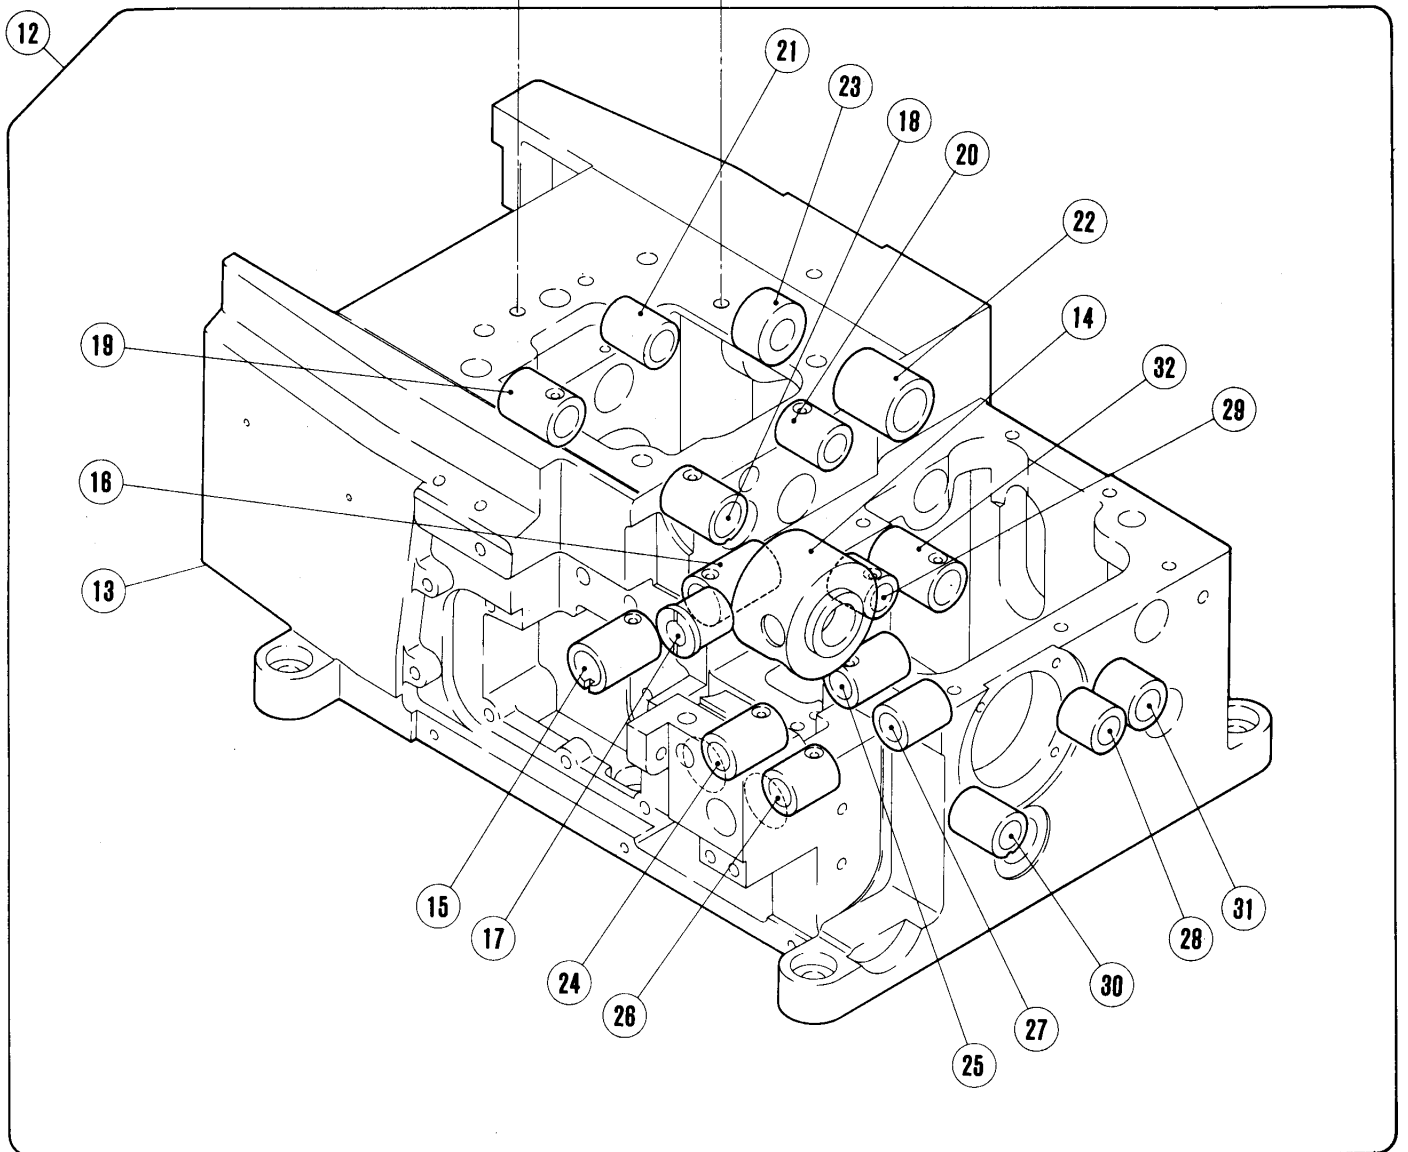

アームベッド機構(1)

MACHINE BED FRAME(1)

REF. NO.	PART NO.	メイヨウ	NAME	QT.
1	212342-FD	ア-ム(ヒタリ)	MACHINE ARM (RIGHT)	1
2	210234	ワッシユ	BUSHING	1
3	210233	ワッシユ	BUSHING	1
4	210242	ワッシユ	BUSHING	1
5	210057	オオリクワ	O RING	1
6	2133-1	ヒラネシ/C5	SCREW	1
7	212048	ワッシユ	BUSHING	1
8	2133-1	ヒラネシ/C5	SCREW	1
9	201002	スワリクワヒコ	PIN	2
10	211385	エイコウヒコ	PIN	1
11	5357	ヒラネシ/C9	SCREW	1
12	212340-FD	マツト(クミ)	MACHINE BED	1
13	212341-FD	マツト	MACHINE BED	1
14	211619	ワッシユ	BUSHING	1
15	210101	ワッシユ	BUSHING	1
16	210102	ワッシユ	BUSHING	1
17	210110	ワッシユ	BUSHING	1
18	210068	ワッシユ	BUSHING	1
19	210067	ワッシユ	BUSHING	1
20	212154	ワッシユ	BUSHING	1
21	210297	ワッシユ	BUSHING	1
22	212037	ワッシユ	BUSHING	1
23	212038	ワッシユ	BUSHING	1
24	210124	ワッシユ	BUSHING	1
25	210125	ワッシユ	BUSHING	1
26	210296	ワッシユ	BUSHING	1
27	210297	ワッシユ	BUSHING	1
28	210292	ワッシユ	BUSHING	1
29	252005	ワッシユ	BUSHING	1
30	210164	ワッシユ	BUSHING	1
31	210143	ワッシユ	BUSHING	1
32	210102	ワッシユ	BUSHING	1