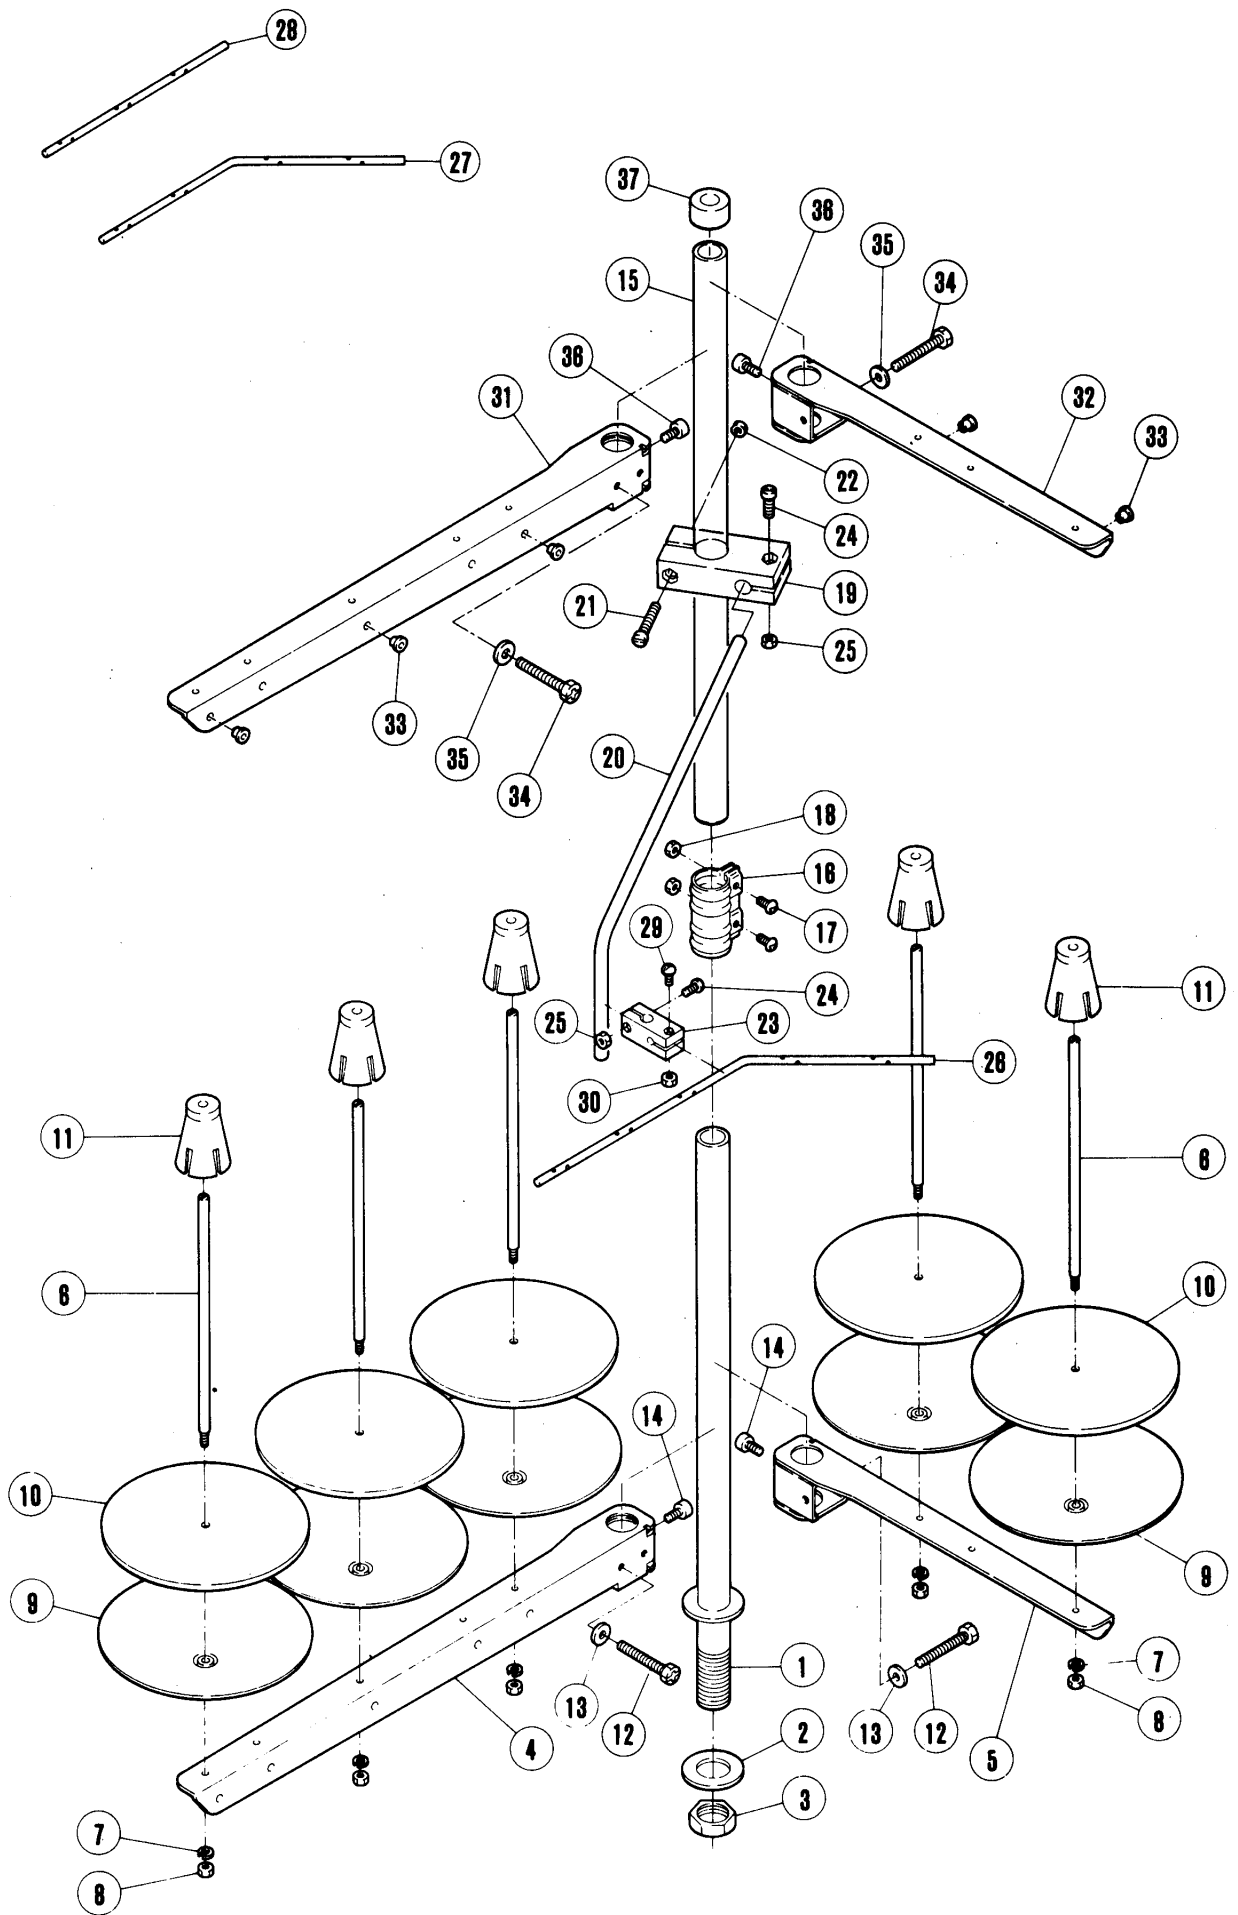

REF. NO.	PART NO.	メキシコ	NAME	QT.
				SPOOLS: 3 4 5
	486C91	イトタテ(クミ)(3ホコタテ)	THREAD STAND - 3 SPOOLS	1
	486B91	イトタテ(クミ)(4ホコタテ)	" " - 4 SPOOLS	1
	486A91	イトタテ(クミ)(5ホコタテ)	" " - 5 SPOOLS	1
1	503-JA	スタントホウ(シタ)	THREAD STAND BAR (LOWER)	1 1 1
2	509	サカネ	WASHER	1 1 1
3	5476	ロツカクナツト	NUT	1 1 1
4	505-JA	フウケツト(3ホコタテ)	BRACKET	1 1 1
5	505AJA	フウケツト(2ホコタテ)	BRACKET	2 1 1
6	380A	イトタテホウ	THREAD GUIDE BAR	3 4 5
7	201252	ハネサカネ	SPRING WASHER	3 4 5
8	4803	ロツカクナツト	NUT	3 4 5
9	381-JA	イトタテウケサ	SPOOL TRAY	3 4 5
10	507	ウレタン	RUBBER	3 4 5
11	382-JA	ユレトメ	GUIDE	3 4 5
12	7102	ロツカクネシ	SCREW	1 2 2
13	512	サカネ	WASHER	1 2 2
14	4022	ヒラネシ	SCREW	1 2 2
15	502-JA	スタントホウ(ウエ)	THREAD STAND BAR (UPPER)	1 1 1
16	504-JA	シヨイント	JOINT	1 1 1
17	4021	ヒラネシ	SCREW	2 2 2
18	4805	ロツカクナツト	NUT	2 2 2
19	383-JA	フウケツト	BRACKET	1 1 1
20	384	イトミチホウウテ	BAR	1 1 1
21	4014	ロツカクネシ	SCREW	1 1 1
22	4803	ロツカクナツト	NUT	1 1 1
23	233-JA	ホルダー	HOLDER	1 1 1
24	4012	ヒラネシ	SCREW	2 2 2
25	4803	ロツカクナツト	NUT	2 2 2
26	293A	" (5ホコタテ)	THREAD GUIDE BAR (5-SPOOLS)	1
27	293B	" (4ホコタテ)	THREAD GUIDE BAR(4-SPOOLS)	1
28	293C	" (3ホコタテ)	THREAD GUIDE BAR(3-SPOOLS)	1
29	4012	ヒラネシ	SCREW	1 1 1
30	4803	ロツカクナツト	NUT	1 1 1
31	505-JA	フウケツト(3ホコタテ)	BRACKET	1 1 1
32	505AJA	フウケツト(2ホコタテ)	BRACKET	2 1 1
33	506	イトメアサ	THREAD EYELET	3 4 5
34	7102	ロツカクネシ	SCREW	1 2 2
35	512	サカネ	WASHER	1 2 2
36	4022	ヒラネシ	SCREW	1 2 2
37	386	キャップ	CAP	1 1 1